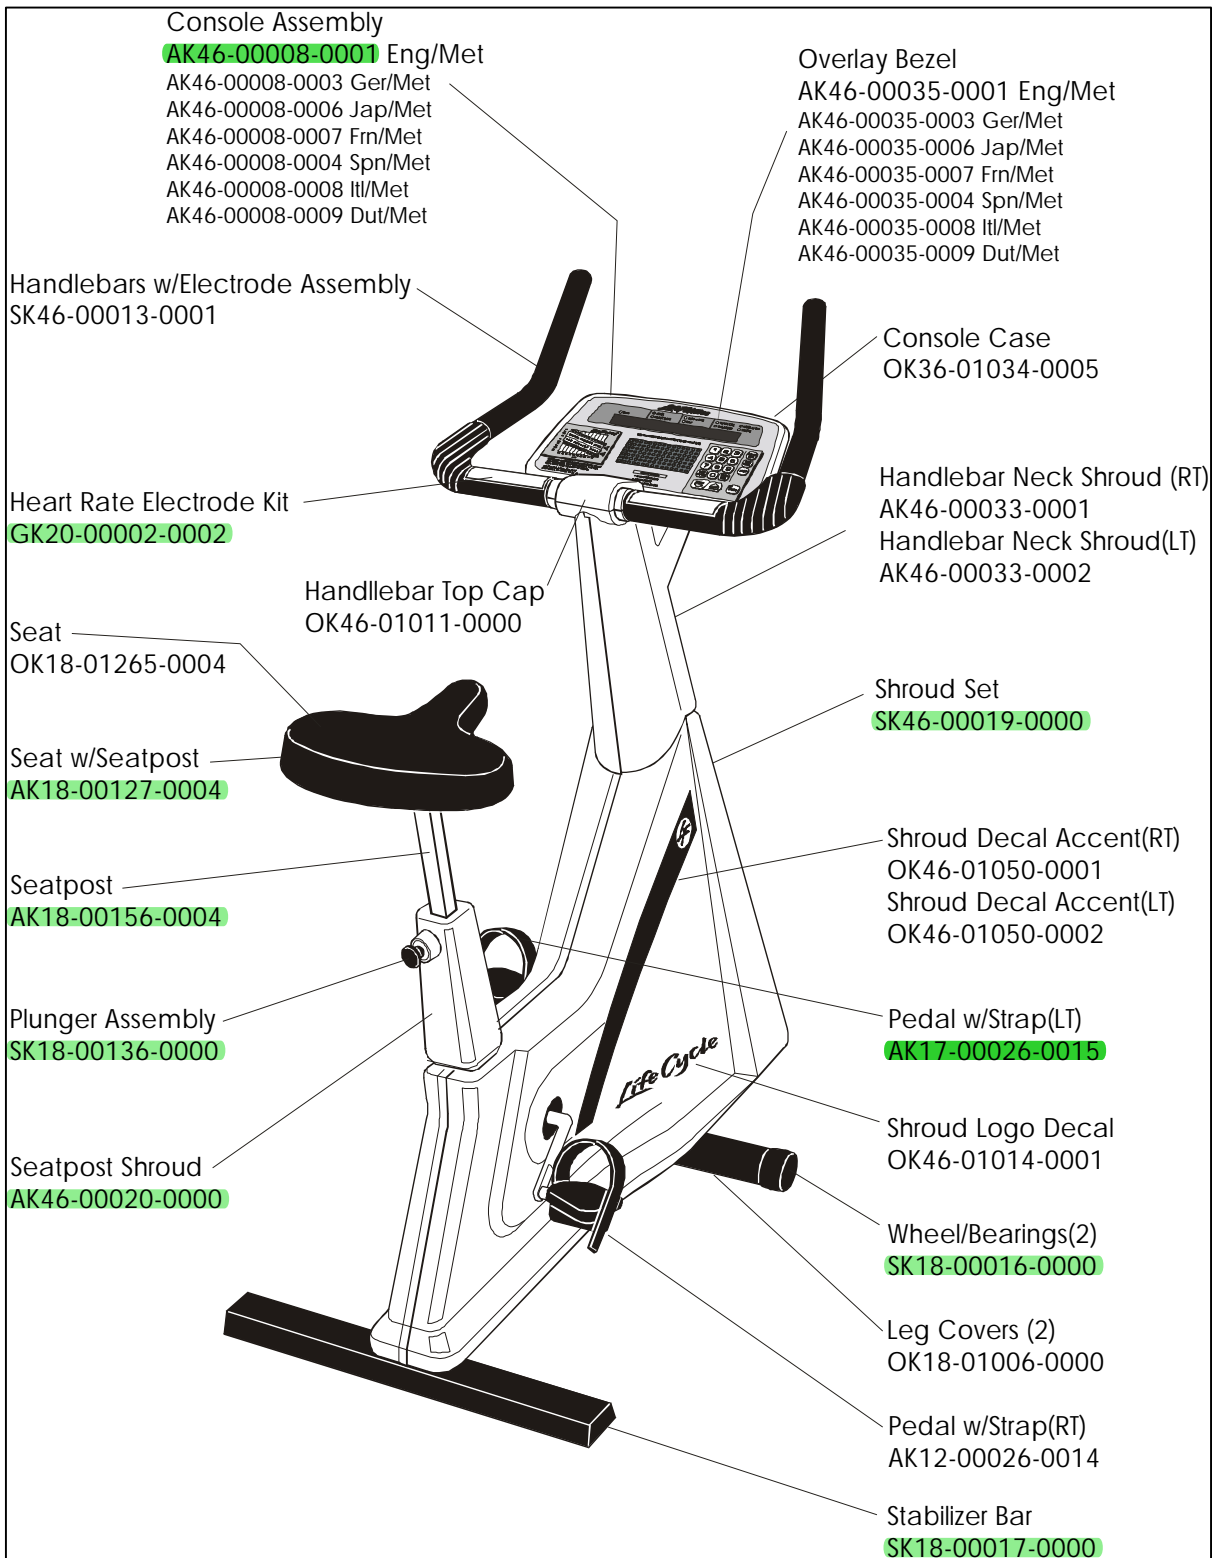

**LC-9500HRT
EXERCISE BIKE**

**GK46-00001-XXXX
SN: 190000-199207**

**LC-9500HRT
EXERCISE BIKE**

GK46-00001-XXXX
SN: 190000-199207